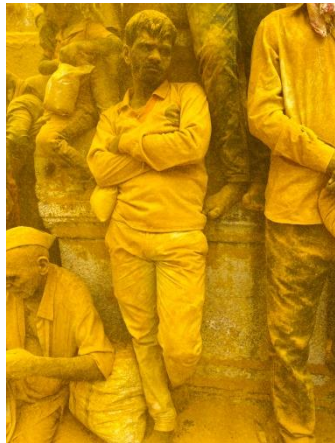

14x11 inches
Print on archival
paper

41.