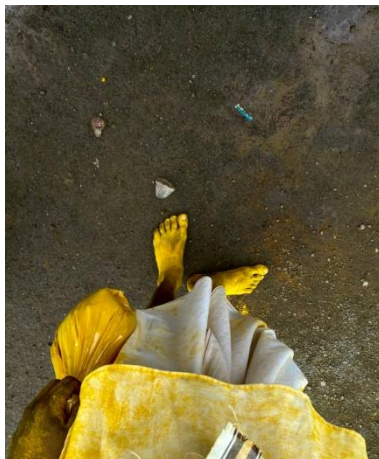

13.5x11 inches
Print on archival
paper